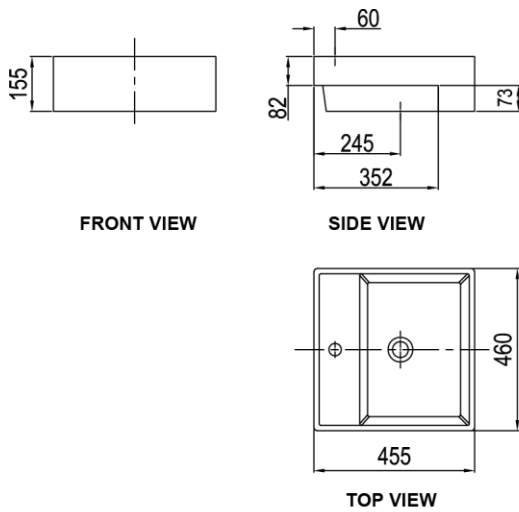

Semi-Recessed Lavatory

PRODUCT FEATURES

- High gloss surface finishing
- Easy to clean surface profile

PRODUCT SPECIFICATIONS

- Dimension: 460 (L) x 455 (W) x 155 (H) mm
- Material: Vitreous China

TECHNICAL DRAWING